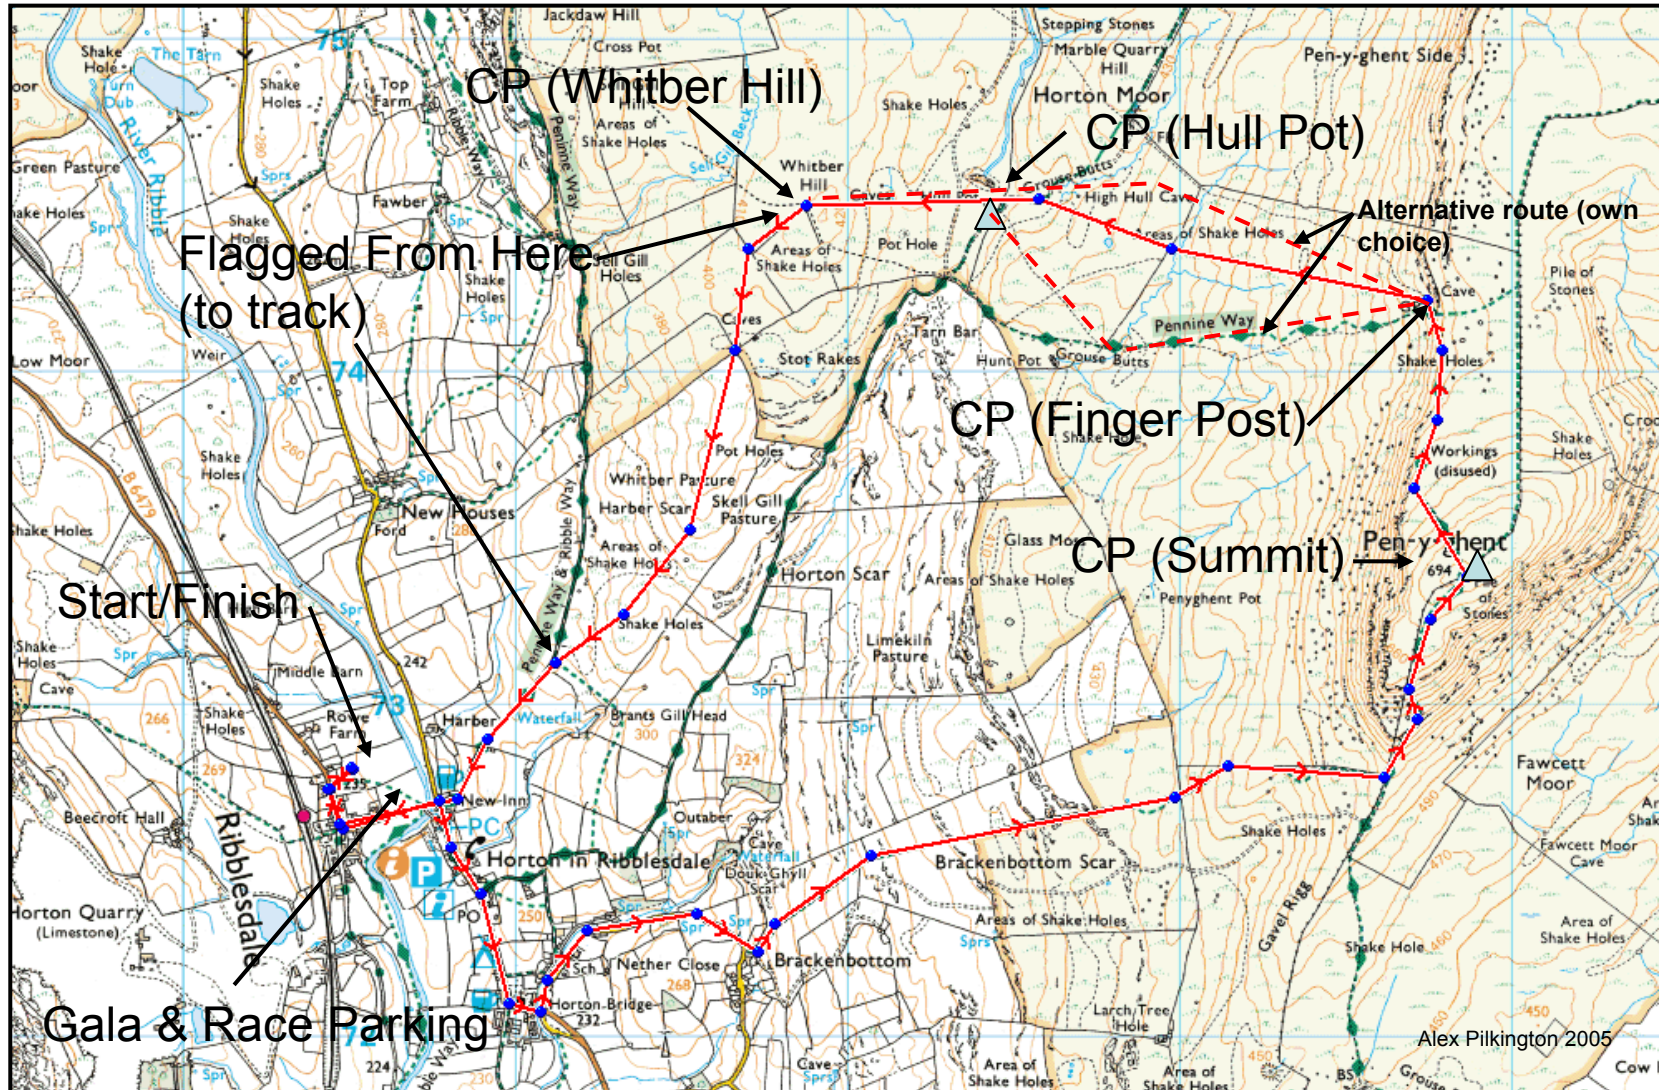

Penyghent Fell Race

Distance: 5.9 Miles Ascent: 1850 Feet Start/Finish: Horton Playing Field GR805728

Settle Harriers